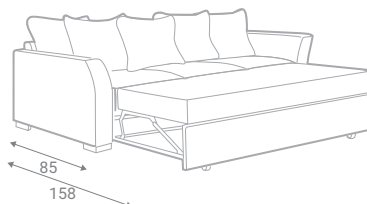

Mint

Mint

Comfort

Extra dimensions

depth of seat

depth of seat
without back
cushions

Legs

Back cushion options

Standard back cushion

Loose (II) back cushion

Mint

Standard sets

1D - armchair

2D (II) - sofa

3M (II) - sofa

2R (II)

2L (II)

Furniture features in symbols

- Fixed back and loose seat.

- Fabric.

- Removable cover for loose cushions.
(For maintenance please check fabric information.)

- Sofa bed, sleeping mechanism.

- Bonnell pocket springs.