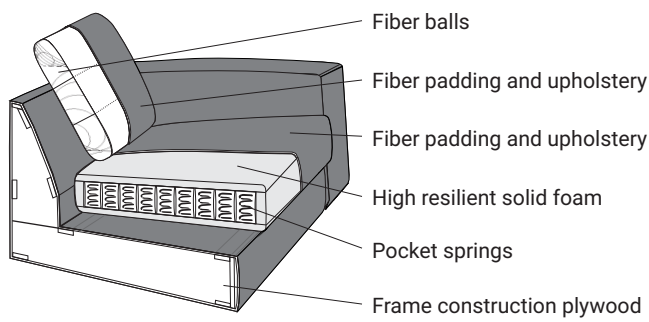

Mint

Mint

Comfort

Extra dimensions

depth of seat

depth of seat
without back
cushions

Legs

Back cushion options

Standard back cushion

Loose (II) back cushion

Mint

Standard sets

1D - armchair

2D (II) - sofa

3M (II) - sofa

2R (II)

2L (II)

Furniture features in symbols

- Fixed back and loose seat.

- Fabric.

- Removable cover for loose cushions.
(For maintenance please check fabric information.)

- Sofa bed, sleeping mechanism.

- Bonnell pocket springs.