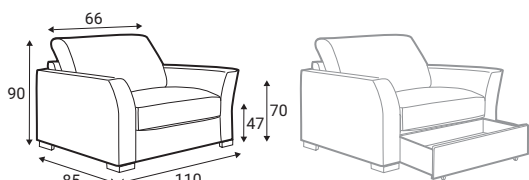

Mint

Mint

Comfort

Extra dimensions

depth of seat

depth of seat
without back
cushions

Legs

Back cushion options

Standard back cushion

Loose (II) back cushion

Mint

Standard sets

1D - armchair

2D (II) - sofa

3M (II) - sofa

2R (II)

2L (II)

Furniture features in symbols

- Fixed back and loose seat.

- Fabric.

- Removable cover for loose cushions.
(For maintenance please check fabric information.)

- Sofa bed, sleeping mechanism.

- Bonnell pocket springs.