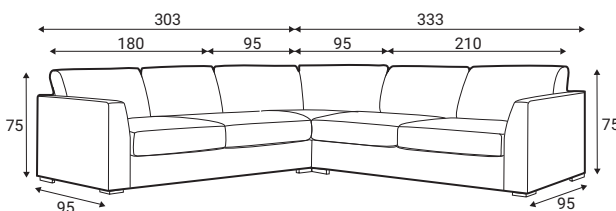

Meridiani

GRAFU
SINCE 1997

Meridiani

Comfort

Extra dimensions

depth of seat

depth of seat without back cushions

Legs

W17,
Solid wood, painted black

Choose armrest

Meridiani

Standard sets

1XR - right

1XL - left

2R - right

2L - left

4R - right

4L - left

5 - universal

8 - symmetrical

Meridiani

Standard sets

21R - right

21L - left