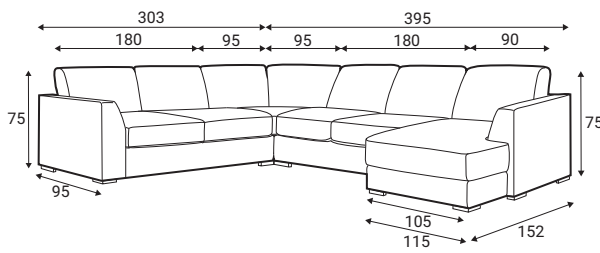

Meridiani

GRAFU
SINCE 1997

Meridiani

Comfort

Extra dimensions

depth of seat

depth of seat without back cushions

Legs

W17,
Solid wood, painted black

Choose armrest

Meridiani

Standard sets

1XR - right

1XL - left

2R - right

2L - left

4R - right

4L - left

5 - universal

8 - symmetrical

Meridiani

Standard sets

21R - right

21L - left