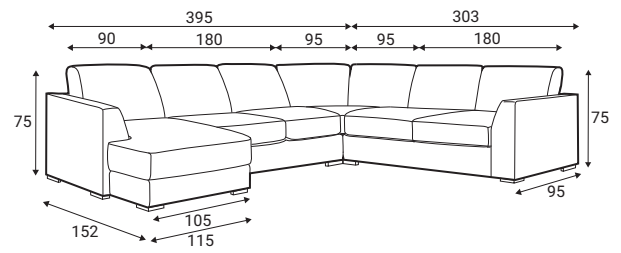

Meridiani

GRAFU
SINCE 1997

Meridiani

Comfort

Extra dimensions

depth of seat

depth of seat without back cushions

Legs

W17,
Solid wood, painted black

Choose armrest

Meridiani

Standard sets

1XR - right

1XL - left

2R - right

2L - left

4R - right

4L - left

5 - universal

8 - symmetrical

Meridiani

Standard sets

21R - right

21L - left