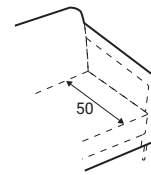

Meridiani

GRAFU
SINCE 1997

Meridiani

Comfort

Extra dimensions

depth of seat

depth of seat without back cushions

Legs

W17,
Solid wood, painted black

Choose armrest

Meridiani

Standard sets

1XR - right

1XL - left

2R - right

2L - left

4R - right

4L - left

5 - universal

8 - symmetrical

Meridiani

Standard sets

21R - right

21L - left