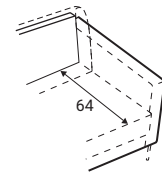

Meridiani

GRAFU
SINCE 1997

Meridiani

Comfort

Extra dimensions

depth of seat

depth of seat without back cushions

Legs

W17,
Solid wood, painted black

Choose armrest

Meridiani

Standard sets

1XR - right

1XL - left

2R - right

2L - left

4R - right

4L - left

5 - universal

8 - symmetrical

Meridiani

Standard sets

21R - right

21L - left