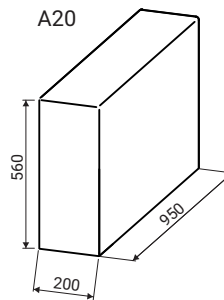

Meridiani

GRAFU
SINCE 1997

Meridiani

Comfort

Extra dimensions

depth of seat

depth of seat without back cushions

Legs

W17,
Solid wood, painted black

Choose armrest

Meridiani

Standard sets

1XR - right

1XL - left

2R - right

2L - left

4R - right

4L - left

5 - universal

8 - symmetrical

Meridiani

Standard sets

21R - right

21L - left