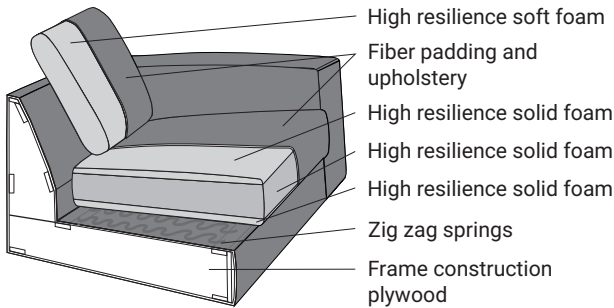

Meridiani

GRAFU
SINCE 1997

Meridiani

Comfort

Extra dimensions

depth of seat

depth of seat without back cushions

Legs

W17,
Solid wood, painted black

Choose armrest

Meridiani

Standard sets

1XR - right

1XL - left

2R - right

2L - left