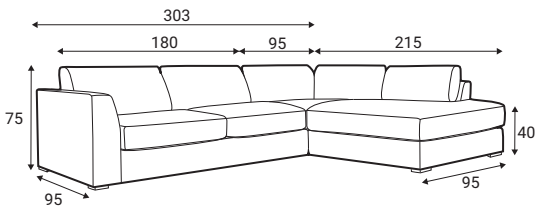

Meridiani

GRAFU
SINCE 1997

Meridiani

Comfort

Extra dimensions

depth of seat

depth of seat without back cushions

Legs

W17,
Solid wood, painted black

Choose armrest

Meridiani

Standard sets

1XR - right

1XL - left

2R - right

2L - left

4R - right

4L - left

5 - universal

8 - symmetrical

Meridiani

Standard sets

21R - right

21L - left