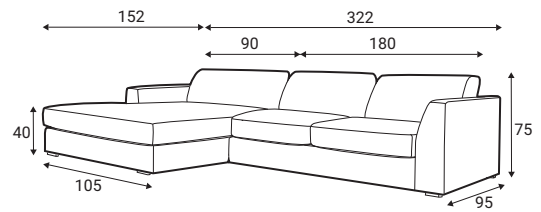

Meridiani

GRAFU
SINCE 1997

Meridiani

Comfort

Extra dimensions

depth of seat

depth of seat without back cushions

Legs

W17,
Solid wood, painted black

Choose armrest

Meridiani

Standard sets

1XR - right

1XL - left

2R - right

2L - left

4R - right

4L - left

5 - universal

8 - symmetrical

Meridiani

Standard sets

21R - right

21L - left