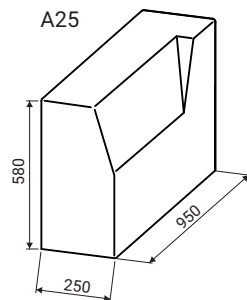

Meridiani

GRAFU
SINCE 1997

Meridiani

Comfort

Extra dimensions

depth of seat

depth of seat without back cushions

Legs

W17,
Solid wood, painted black

Choose armrest

Meridiani

Standard sets

1XR - right

1XL - left

2R - right

2L - left

4R - right

4L - left

5 - universal

8 - symmetrical

Meridiani

Standard sets

21R - right

21L - left